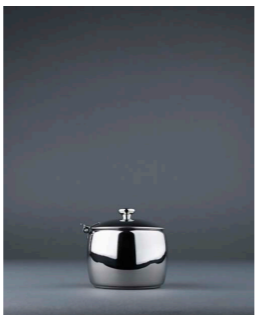

HOLLOWWARE 18/10 Stainless steel

MODERNO

WATER PITCHER with ice guard
capacity item code
1.5 liter 17PITC001

COFFEEPOT
capacity item code
0.35 liter 17MODE001
0.75 liter 17MODE002
1.0 liter 17MODE003
1.75 liter 17MODE004

TEAPOT
capacity item code
0.35 liter 17MODE005
0.75 liter 17MODE006
1.0 liter 17MODE007
1.75 liter 17MODE008

SUGAR BOWL with lid/hinge
capacity item code
0.28 liter 17MODE009

CREAMER
capacity item code
0.15 liter 17MODE010
0.35 liter 17MODE011

OVALINO

WATER PITCHER with ice guard
capacity item code
2.0 liter 17OVAL010

COFFEEPOT
capacity item code
0.40 liter 17OVAL001
0.70 liter 17OVAL002
1.0 liter 17OVAL003

TEAPOT
capacity item code
0.30 liter 17OVAL004
0.50 liter 17OVAL005
0.90 liter 17OVAL006
1.35 liter 17OVAL007

SUGAR BOWL with lid/hinge
capacity item code
0.28 liter 17OVAL008

CREAMER
capacity item code
0.20 liter 17OVAL011
0.40 liter 17OVAL009

HOLLOWWARE 18/10 Stainless steel

item
Wine bucket / wine cooler
size
h 19.5 cm x w 17.5 cm
item code
17BUCK 002
content
6 L.